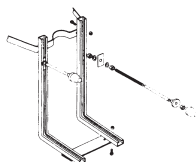

ACCESSORI VASO

cod. 005 527

Coprivaso in termoindurente quick release
Thermosetting seat&cover quick release

cod. 005 528

Coprivaso in termoindurente con chiusura rallentata e quick release
Thermosetting seat&cover, quick release hinges, soft closing system

cod. 007 018

Staffe di fissaggio vaso e bidet sospeso
Wall-mounted wc/bidet brackets